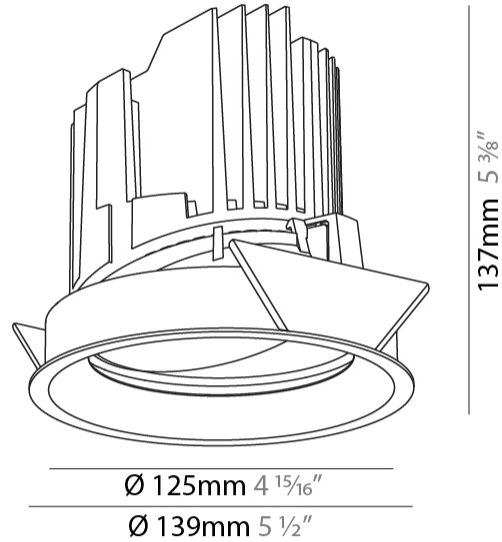

GENERAL

Series: Bioniq
 Subseries: Bioniq Round Adjustable
 Brand: Prolight
 Division: Architectural
 Mounting Type: Recessed
 Mounting Location: Ceiling
 Subcategory: Downlight

PHYSICAL

Shape: Round
 Diameter (mm): 139
 Diameter (in): 5 1/2
 Height (mm): 137
 Height (in): 5 3/8
 Ceiling Thickness (mm): 10 / 12.5 / 15
 Ceiling Thickness (in): 3/8 or 1/2 or 9/16
 Min. Recessing Depth (mm): 150
 Min. Recessing Depth (in): 5 7/8
 Light Distribution: Adjustable / Downlight
 Weight (kg): 0.853
 Weight (lbs): 1.88
 Fixture Finish: SSR / BKV / CWI / CRY / HAB / UFT / ITA / RUA / FTG / MYG / LOD / PUS / FRO / FUP / KIA / POP / BLS / SPG / MEY / GOH / GUM / CHC / COM / ABZ / JAG / OBR / MOS / ROR
 Fixture Material: Aluminum Die Cast
 Cut-out Measurements: 130mm / 5 1/8"

LED

Number of LEDs: 1
 Color Temperature (°K): 2700 / 3000 / 3500 / 4000
 Max. Delivered Lumen (lm): 1180 / 1930 / 2029 / 2070
 Nominal Lumen (lm): 3210 / 3290 / 3459 / 3530
 CRI: >90 CRI
 Lamp Life (hrs): 50000

OPTICAL

Reflector: 10 / 18 / 36
 Adjustability: Rotational 355°, Tilt 30°

RATINGS AND CERTIFICATIONS

Certified By: Certified for North American Standards
 IP rating: IP54

BIONIQ ROUND ADJUSTABLE RECESSED

A35242-